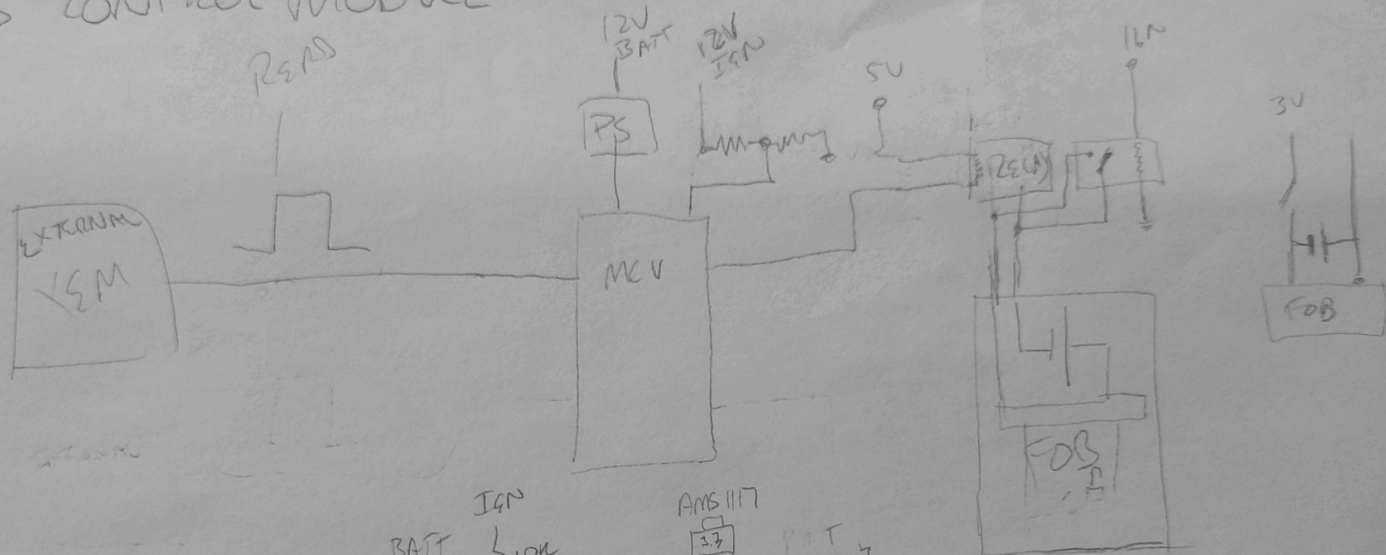

ACCESS CONTROL MODULE

SCAD	EN	UNLOCK	LOCK
IGN	WIRE		
	WIRE		

ACTION
START SHUTDOWN TIMER

DO NOTHING

START SHUTDOWN
START TIMER

IGN	EN	UNLOCK	LOCK	ACT
				DO NOTHING

ACCESS CONTROL MODULE

4700uF 10V
3V REG
2 RELAYS SPST