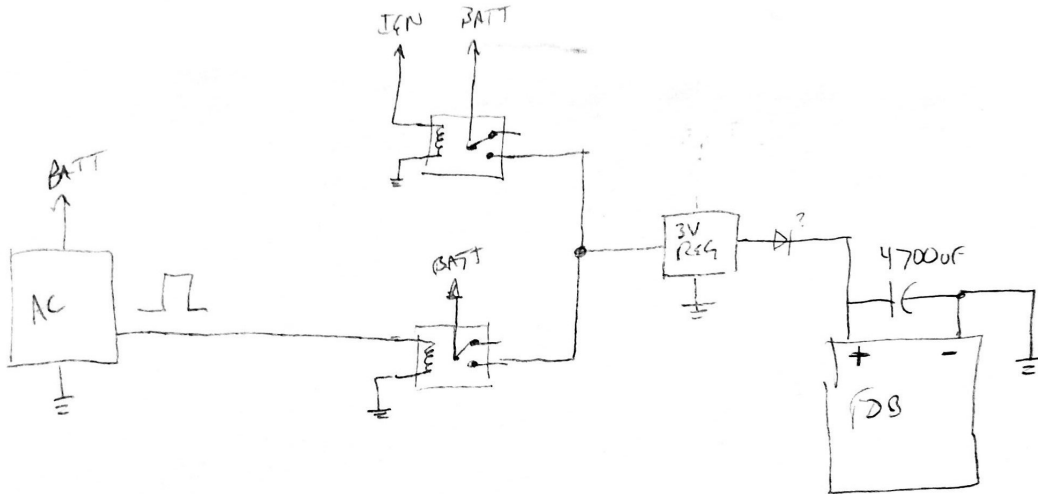

ACCESS CONTROL MODULE

SCAD	EN	UNLOCK	LOCK
IGN	WIRE		
	WIRE		

ACTION
START SHUTDOWN TIMER

DO NOTHING

START SHUTDOWN
START TIMER

IGN	EN	UNLOCK	LOCK	ACT
				DO NOTHING

ACCESS CONTROL MODULE

4700uF 10V
3V REG
2 RELAYS SPST