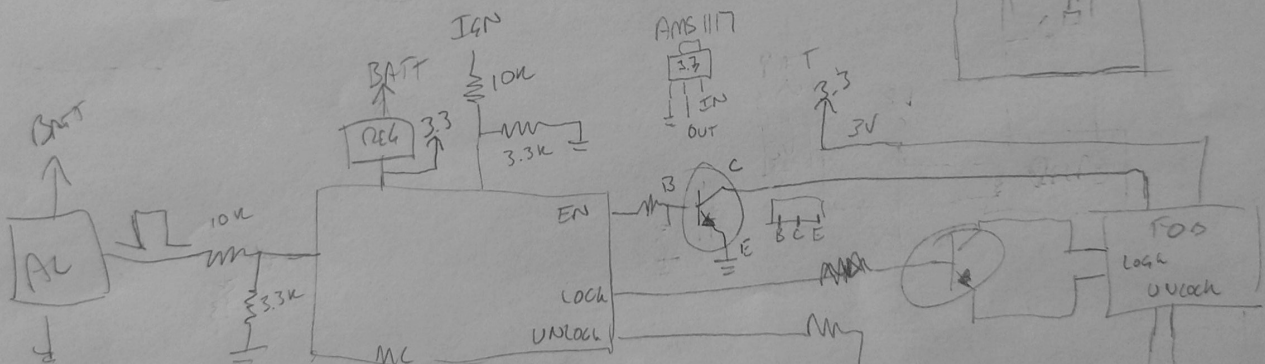

ACCESS CONTROL MODULE

SCAD	EN	UNLOCK	LOCK
IGN	WIRE		
	WIRE		

ACTION
START SHUTDOWN TIMER

DO NOTHING

START SHUTDOWN
START TIMER

IGN	EN	UNLOCK	LOCK	ACT
				DO NOTHING

ACCESS CONTROL MODULE

4700uF 10V
3V REG
2 RELAYS SPST